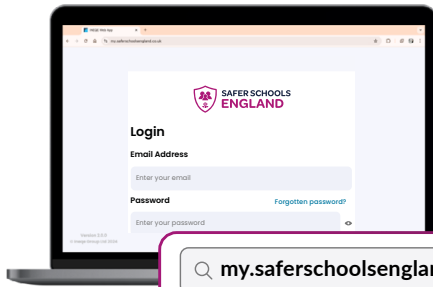

View our Training sessions
training.ineqe.com/events

Downloading the App onto your Phone or Tablet

If you are using an iOS device, visit the Apple App Store and search 'Safer Schools England'.

If you are using an Android device, visit the Google Play Store and search 'Safer Schools England'.

TEACH HUB

Download free teaching resources
oursaferschools.co.uk/teachhub

Create an Account

Follow these steps on either a desktop or mobile device.

Step 1

Open your browser and type the URL shown into the bar at the top.

my.saferschoolsengland.co.uk

Launch the app by tapping the icon on your home screen. Then select *your role*.

Staff →

Parent / Carer →

Step 2

Click the 'Register here' blue text under the 'Login' button to access the register screen.