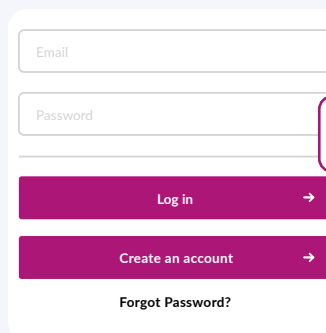

my.saferschoolsengland.co.uk

Launch the app by tapping the icon on your home screen. Then select *your role*.

Staff →

Parent / Carer →

Step 2

Click the 'Register here' blue text under the 'Login' button to access the register screen.

Register here

On the next screen, tap the 'Create an account' button.

Create an account →

Forgot Password?

Step 3

Type in your information (name, email and password), then click 'Create Account' or tap 'Register'.