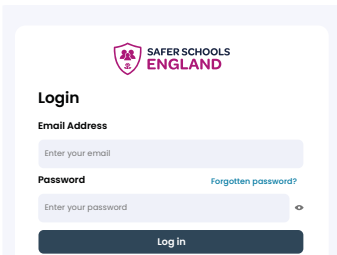

my.saferschoolsengland.co.uk

Launch the app by tapping the icon on your home screen. Then select *your role*.

Staff →

Parent / Carer →

Step 2

Click the 'Register here' blue text under the 'Login' button to access the register screen.